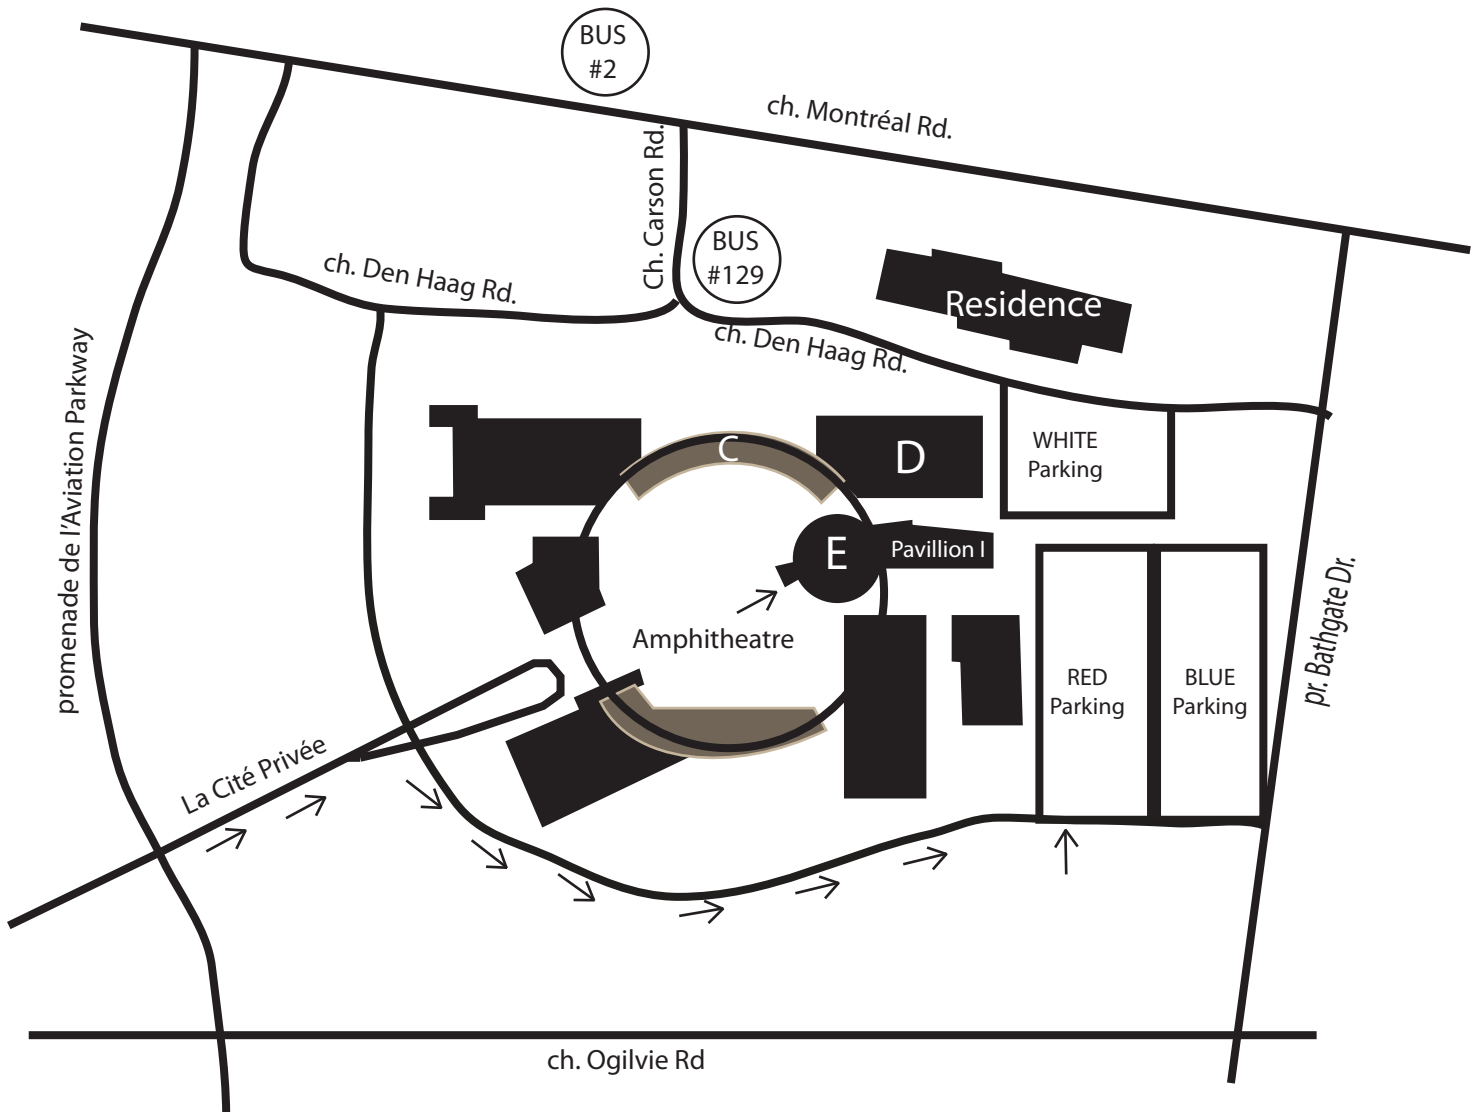

Parking Lot Map at La Cité

Please note that pay parking is available in the RED parking lot, which is accessible using the Aviation Parkway entrance to the College. The daily fee is \$17.50 (or \$4 hourly) and payable with credit card only at the pay machine located in the middle of the parking lot. If you park in the **White or Blue Parking** lots you may be ticketed. The Royal College cannot reimburse you for this expense.