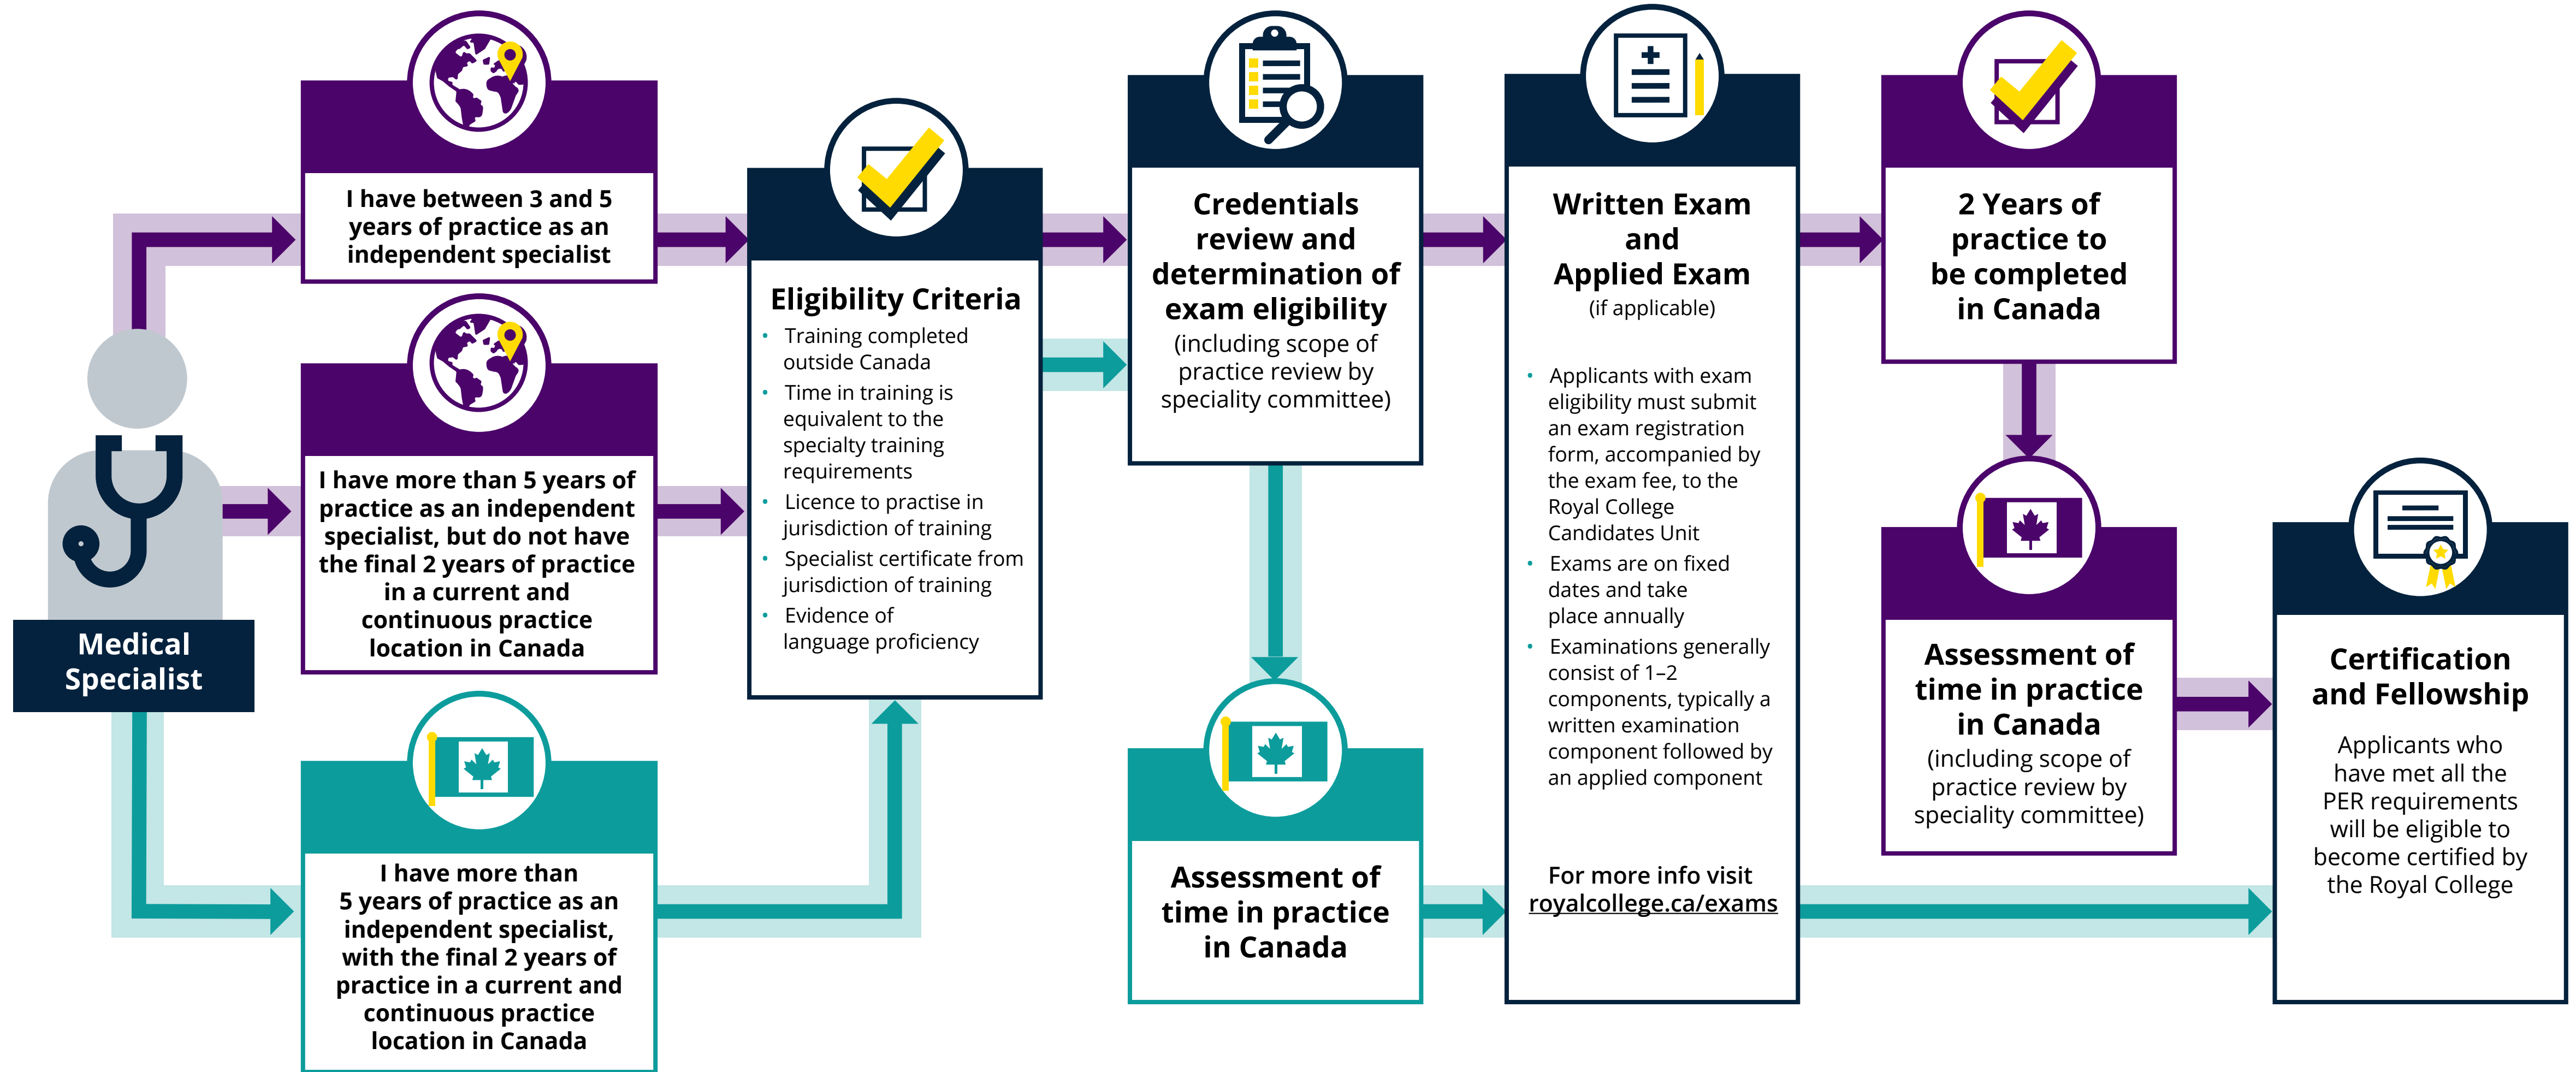

# Practice Eligibility Route (PER)

The PER is intended to provide a route to Royal College certification for all specialists who trained outside of Canada or the United States, and meet the established training and experience requirements.

VISIT [WWW.ROYALCOLLEGE.CA/PER](http://WWW.ROYALCOLLEGE.CA/PER) TO LEARN MORE